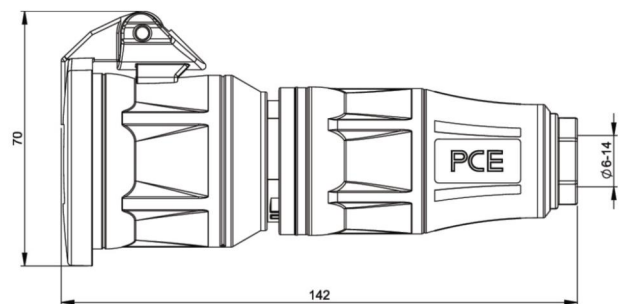

PCE data sheet

article#	25732-sr
article description	Safety connector lid nat LED IP54 red series TopTaurus2
description long	Safety connector series TopTaurus2 with hinged lid color: black-red, material: PA6 2-component rubberized screwless quick lock system for housing cover and strain relief LED voltage indicator earthing system: Austrian/German 16A / 250V AC / 3p (2P+E), protection rating: IP54
GTIN (EAN)	9003399487224
country of origin	AT
customs number	85366990
net weight	0.134 kg
packaging quantity	10
minimum order quantity	10

ETIM 7.0	EC001327
Model	Protective contact (SCHUKO)
Material	Plastic
For heavy conditions (in accordance with VDE)	True
Degree of protection (IP)	IP54
Angle of plug	Straight
Connection system	Schraubklemme
Suitable for protective contact pin	False
Colour	Red
Number of poles	3
Nominal voltage	250 V
Nominal current	16 A

K (cable Ø)	6-14 mm
SW	21 mm
wire flexible	1-2,5 mm ²
contact screws	80 Ncm
strain relief	400 Ncm
dismantling length	30 mm
stripping length	7 mm

www.manufacturer-safety.info