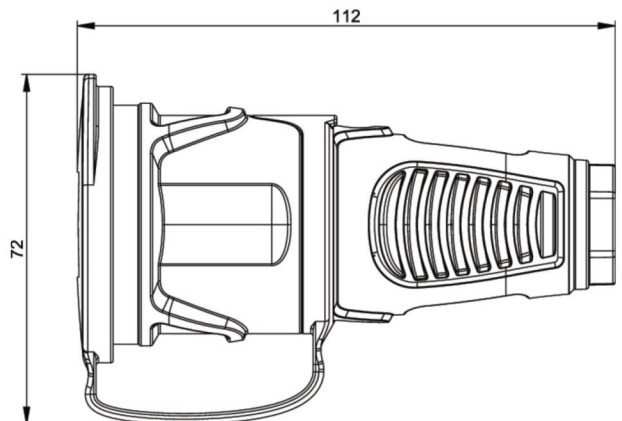

# PCE data sheet

article#	<b>2511-us</b>
article description	<b>Taurus2 rubber safety connector cap nat IP54 (green/black)</b>
description long	Safety connector series Taurus2 - rubber with cap color (housing/ring/cover): green/black/black material (housing/contact carrier): TPE/PA6 earthing system: Austrian/German 16A / 250V AC / 3p (2P+E), protection rating: IP54
GTIN (EAN)	9003399472404
country of origin	AT
customs number	85366990
packaging quantity	20
minimum order quantity	500

ETIM 7.0	EC001327
Model	Protective contact (SCHUKO)
Material	Rubber
Material quality	Thermoplastic
For heavy conditions (in accordance with VDE)	True
Degree of protection (IP)	IP54
Angle of plug	Straight
Connection system	Screwed terminal
Colour	Green
Number of poles	3
Nominal voltage	250 V
Nominal current	16 A

K (cable Ø)	6-13 mm
wire flexible	1-2,5 mm <sup>2</sup>
contact screws	80 Ncm
strain relief	110 Ncm
dismantling length	30 mm
stripping length	7 mm

[www.manufacturer-safety.info](http://www.manufacturer-safety.info)