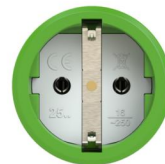

# PCE data sheet

article#	<b>2511-us</b>
article description	<b>Taurus2 rubber safety connector cap nat IP54 (green/black)</b>
description long	Safety connector series Taurus2 - rubber with cap color (housing/ring/cover): green/black/black material (housing/contact carrier): TPE/PA6 earthing system: Austrian/German 16A / 250V AC / 3p (2P+E), protection rating: IP54
GTIN (EAN)	9003399472404
country of origin	AT
customs number	85366990
packaging quantity	20
minimum order quantity	500

ETIM 7.0	EC001327
Model	Protective contact (SCHUKO)
Material	Rubber
Material quality	Thermoplastic
For heavy conditions (in accordance with VDE)	True
Degree of protection (IP)	IP54
Angle of plug	Straight
Connection system	Screwed terminal
Colour	Green
Number of poles	3
Nominal voltage	250 V
Nominal current	16 A

K (cable Ø)	6-13 mm
wire flexible	1-2,5 mm <sup>2</sup>
contact screws	80 Ncm
strain relief	110 Ncm
dismantling length	30 mm
stripping length	7 mm

[www.manufacturer-safety.info](http://www.manufacturer-safety.info)