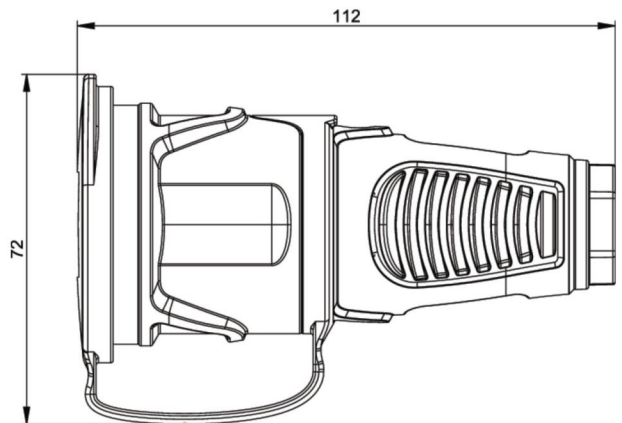

# PCE data sheet

article#	<b>2511-sw</b>
article description	<b>Taurus2 rubber safety connector cap nat IP54 (black/white)</b>
description long	Safety connector series Taurus2 - rubber with cap color (housing/ring/cover): black/white/black material (housing/contact carrier): TPE/PA6 earthing system: Austrian/German 16A / 250V AC / 3p (2P+E), protection rating: IP54
GTIN (EAN)	9003399472374
country of origin	AT
customs number	85366990
packaging quantity	20
minimum order quantity	200

ETIM 7.0	EC001327
Model	Protective contact (SCHUKO)
Material	Rubber
Material quality	Thermoplastic
For heavy conditions (in accordance with VDE)	True
Degree of protection (IP)	IP54
Angle of plug	Straight
Connection system	Screwed terminal
Colour	Black
Number of poles	3
Nominal voltage	250 V
Nominal current	16 A

K (cable Ø)	6-13 mm
wire flexible	1-2,5 mm <sup>2</sup>
contact screws	80 Ncm
strain relief	110 Ncm
dismantling length	30 mm
stripping length	7 mm

[www.manufacturer-safety.info](http://www.manufacturer-safety.info)