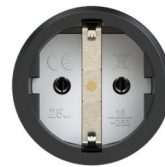

# PCE data sheet

article#	<b>2511-sw</b>
article description	<b>Taurus2 rubber safety connector cap nat IP54 (black/white)</b>
description long	Safety connector series Taurus2 - rubber with cap color (housing/ring/cover): black/white/black material (housing/contact carrier): TPE/PA6 earthing system: Austrian/German 16A / 250V AC / 3p (2P+E), protection rating: IP54
GTIN (EAN)	9003399472374
country of origin	AT
customs number	85366990
packaging quantity	20
minimum order quantity	200

ETIM 7.0	EC001327
Model	Protective contact (SCHUKO)
Material	Rubber
Material quality	Thermoplastic
For heavy conditions (in accordance with VDE)	True
Degree of protection (IP)	IP54
Angle of plug	Straight
Connection system	Screwed terminal
Colour	Black
Number of poles	3
Nominal voltage	250 V
Nominal current	16 A

K (cable Ø)	6-13 mm
wire flexible	1-2,5 mm <sup>2</sup>
contact screws	80 Ncm
strain relief	110 Ncm
dismantling length	30 mm
stripping length	7 mm

[www.manufacturer-safety.info](http://www.manufacturer-safety.info)