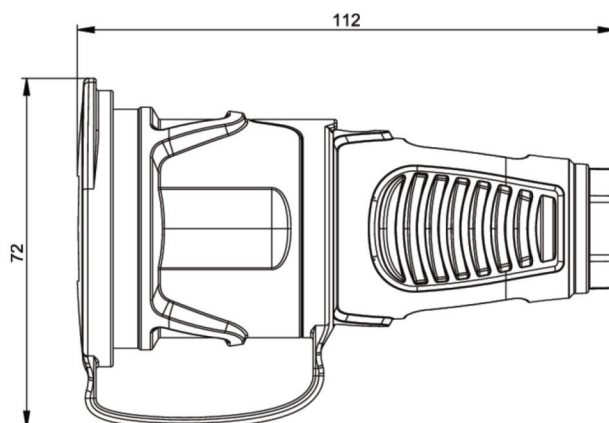

# PCE data sheet

article#	<b>2511-shu</b>
article description	<b>Taurus2 rubber safety connector cap nat IP54 (black/green)</b>
description long	Safety connector series Taurus2 - rubber with cap color (housing/ring/cover): black/green/black material (housing/contact carrier): TPE/PA6 earthing system: Austrian/German 16A / 250V AC / 3p (2P+E), protection rating: IP54
GTIN (EAN)	9003399472367
country of origin	AT
customs number	85366990
packaging quantity	20
minimum order quantity	200

ETIM 7.0	EC001327
Model	Protective contact (SCHUKO)
Material	Rubber
Material quality	Thermoplastic
For heavy conditions (in accordance with VDE)	True
Degree of protection (IP)	IP54
Angle of plug	Straight
Connection system	Screwed terminal
Colour	Black
Number of poles	3
Nominal voltage	250 V
Nominal current	16 A

K (cable Ø)	6-13 mm
wire flexible	1-2,5 mm <sup>2</sup>
contact screws	80 Ncm
strain relief	110 Ncm
dismantling length	30 mm
stripping length	7 mm

[www.manufacturer-safety.info](http://www.manufacturer-safety.info)