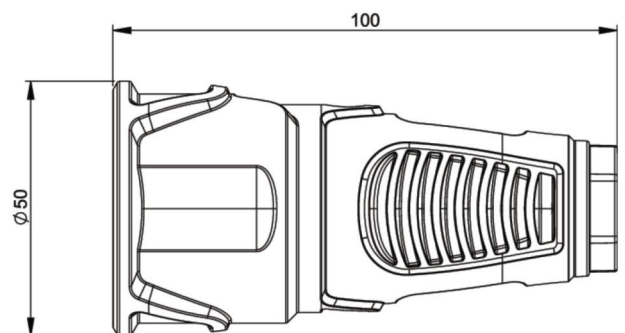

PCE data sheet

article#	2510-shu
article description	Taurus2 rubber safety connector nat IP20 (black/green)
description long	Safety connector series Taurus2 - rubber color (housing/ring): black/green material (housing/contact carrier): TPE/PA6 earthing system: Austrian/German 16A / 250V AC / 3p (2P+E), protection rating: IP20
GTIN (EAN)	9003399472251
country of origin	AT
customs number	85366990
packaging quantity	20
minimum order quantity	200

ETIM 7.0	EC001327
Model	Protective contact (SCHUKO)
Material	Rubber
Material quality	Thermoplastic
For heavy conditions (in accordance with VDE)	True
Degree of protection (IP)	IP20
Angle of plug	Straight
Connection system	Screwed terminal
Colour	Black
Number of poles	3
Nominal voltage	250 V
Nominal current	16 A

K (cable Ø)	6-13 mm
wire flexible	1-2,5 mm ²
contact screws	80 Ncm
strain relief	110 Ncm
dismantling length	30 mm
stripping length	7 mm

www.manufacturer-safety.info