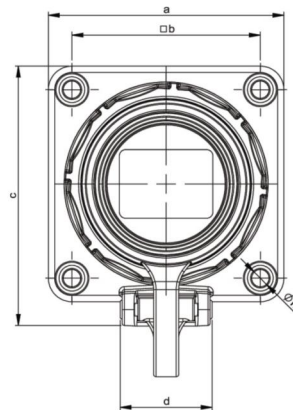

PCE data sheet

article#	20351-8b
article description	Flanged socket w. cover band 75x75 IP68
description long	
GTIN (EAN)	9003399023965
country of origin	AT
customs number	85366990
net weight	0.103 kg
packaging quantity	10

ETIM 7.0	EC001325
Model	Protective contact (SCHUKO)
Material	Plastic
Material quality	Thermoplastic
Flange size	75x75 mm
With hinged lid	True
For heavy conditions (in accordance with VDE)	True
Degree of protection (IP)	IP68
Angle of plug	Straight
Connection system	Screwed terminal
Colour	Blue
Number of poles	3
Nominal current	16 A
Nominal voltage	250 V