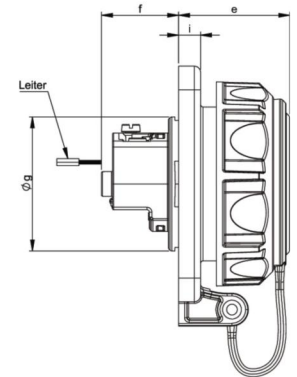

PCE data sheet

article#	20351-8b
article description	Flanged socket w. cover band 75x75 IP68
description long	
GTIN (EAN)	9003399023965
country of origin	AT
customs number	85366990
net weight	0.103 kg
packaging quantity	10

ETIM 7.0	EC001325
Model	Protective contact (SCHUKO)
Material	Plastic
Material quality	Thermoplastic
Flange size	75x75 mm
With hinged lid	True
For heavy conditions (in accordance with VDE)	True
Degree of protection (IP)	IP68
Angle of plug	Straight
Connection system	Screwed terminal
Colour	Blue
Number of poles	3
Nominal current	16 A
Nominal voltage	250 V