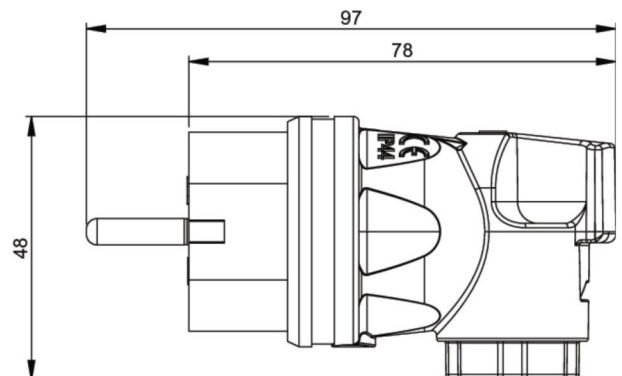

PCE data sheet

article#	05812-s
article description	Solid rubber angled plug IP44
description long	Winkelstecker Vollgummi 16A 2p+E 250V IP44 (schwarz, nach österr./deutsch. System)
GTIN (EAN)	9003399210815
country of origin	AT
customs number	85366990
net weight	0.077 kg
packaging quantity	20
minimum order quantity	20

ETIM 7.0	EC000242
Model	Protective contact (SCHUKO)
Material	Full rubber
For heavy conditions (in accordance with VDE)	True
Degree of protection (IP)	IP44
Angle of plug	Right-angled
Connection system	Screwed terminal
Colour	Black
Number of poles	3
Nominal voltage	250 V
Nominal current	16 A

K (cable Ø)	6-13 mm
wire flexible	0,75-2,5 mm ²
contact screws	80 Ncm
strain relief	110 Ncm
dismantling length	30 mm
stripping length	7 mm

www.manufacturer-safety.info