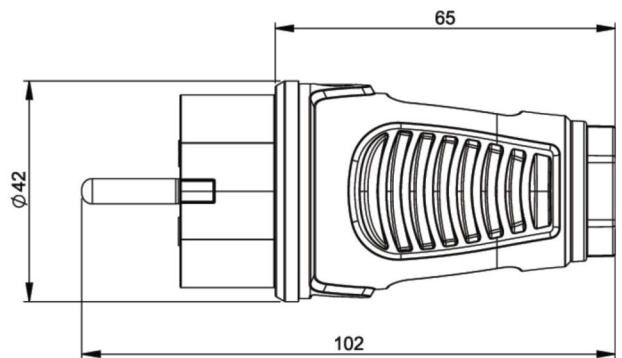

PCE data sheet

article#	0511-us
article description	Taurus2 rubber plug nat IP54 (green/black)
description long	Safety plug series Taurus2 - rubber color (housing/ring): green/black material (housing/contact carrier): TPE/PA6 earthing system: Austrian/German 16A / 250V AC / 3p (2P+E), protection rating: IP54
GTIN (EAN)	9003399471933
country of origin	AT
customs number	85366990
net weight	0.068 kg
packaging quantity	30
minimum order quantity	500

ETIM 8.0	EC000242
Model	Protective contact (SCHUKO)
Material	Rubber
Material quality	Thermoplastic
For heavy conditions (in accordance with VDE)	True
Degree of protection (IP)	IP54
Angle of plug	Straight
Connection system	Screwed terminal
Colour	Green
Number of poles	3
Nominal voltage	250 V
Nominal current	16 A

K (cable Ø)	6-13 mm
wire flexible	0,75-2,5 mm ²
contact screws	80 Ncm
strain relief	110 Ncm
dismantling length	30 mm
stripping length	7 mm

<https://www.pcelectric.at/shop/en/?func=detail&artnr=0511-us>