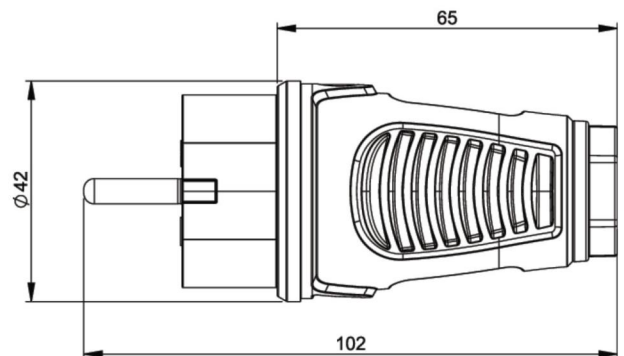

PCE data sheet

article#	0511-so
article description	Taurus2 rubber plug nat IP54 (black/orange)
description long	Safety plug series Taurus2 - rubber color (housing/ring): black/orange material (housing/contact carrier): TPE/PA6 earthing system: Austrian/German 16A / 250V AC / 3p (2P+E), protection rating: IP54
GTIN (EAN)	9003399466519
country of origin	AT
customs number	85366990
net weight	0.068 kg
packaging quantity	30
minimum order quantity	200

ETIM 8.0	EC000242
Model	Protective contact (SCHUKO)
Material	Rubber
Material quality	Thermoplastic
For heavy conditions (in accordance with VDE)	True
Degree of protection (IP)	IP54
Angle of plug	Straight
Connection system	Screwed terminal
Colour	Black
Number of poles	3
Nominal voltage	250 V
Nominal current	16 A

K (cable Ø)	6-13 mm
wire flexible	0,75-2,5 mm ²
contact screws	80 Ncm
strain relief	110 Ncm
dismantling length	30 mm
stripping length	7 mm

<https://www.pcelectric.at/shop/en/?func=detail&artnr=0511-so>