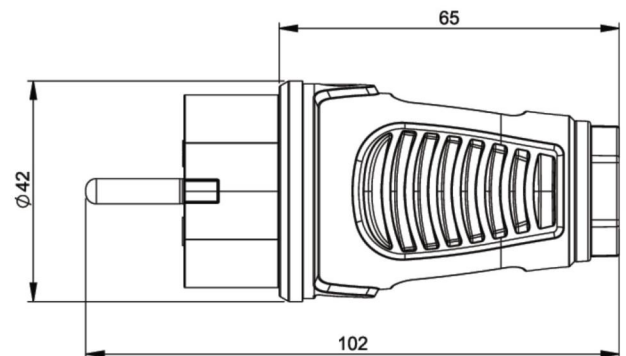

PCE data sheet

article#	0511-she
article description	Taurus2 rubber plug nat IP54 (black/yellow)
description long	Safety plug series Taurus2 - rubber color (housing/ring): black/yellow material (housing/contact carrier): TPE/PA6 earthing system: Austrian/German 16A / 250V AC / 3p (2P+E), protection rating: IP54
GTIN (EAN)	9003399466502
country of origin	AT
customs number	85366990
packaging quantity	30
minimum order quantity	200

ETIM 7.0	EC000242
Model	Protective contact (SCHUKO)
Material	Rubber
Material quality	Thermoplastic
For heavy conditions (in accordance with VDE)	True
Degree of protection (IP)	IP54
Angle of plug	Straight
Connection system	Schraubklemme
Colour	Black
Number of poles	3
Nominal voltage	250 V
Nominal current	16 A

K (cable Ø)	6-13 mm
wire flexible	0,75-2,5 mm ²
contact screws	80 Ncm
strain relief	110 Ncm
dismantling length	30 mm
stripping length	7 mm

www.manufacturer-safety.info