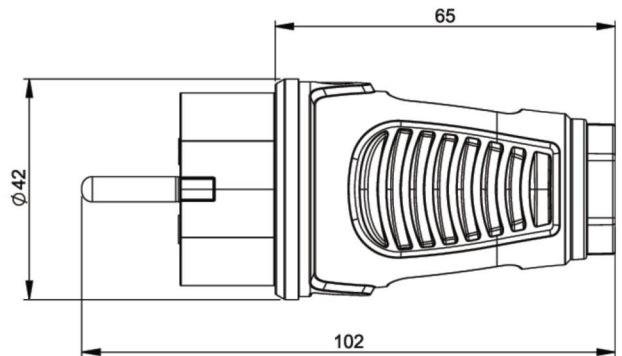

PCE data sheet

article#	0511-gs
article description	Taurus2 rubber plug nat IP54 (light grey/black)
description long	Safety plug series Taurus2 - rubber color (housing/ring): light grey/black material (housing/contact carrier): TPE/PA6 earthing system: Austrian/German 16A / 250V AC / 3p (2P+E), protection rating: IP54
GTIN (EAN)	9003399467134
country of origin	AT
customs number	85366990
net weight	0.068 kg
packaging quantity	30
minimum order quantity	500

ETIM 8.0	EC000242
Model	Protective contact (SCHUKO)
Material	Rubber
Material quality	Thermoplastic
For heavy conditions (in accordance with VDE)	True
Degree of protection (IP)	IP54
Angle of plug	Straight
Connection system	Screwed terminal
Colour	Grey
Number of poles	3
Nominal voltage	250 V
Nominal current	16 A

K (cable Ø)	6-13 mm
wire flexible	0,75-2,5 mm ²
contact screws	80 Ncm
strain relief	110 Ncm
dismantling length	30 mm
stripping length	7 mm

<https://www.pcelectric.at/shop/en/?func=detail&artnr=0511-gs>