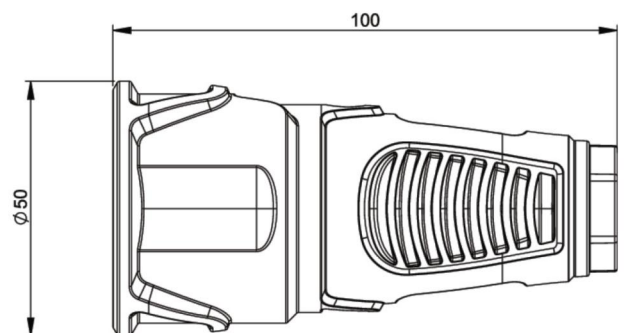

PCE data sheet

article#	2520-ss
article description	Taurus2 solid rubber safety connector nat IP20 (black)
description long	Safety connector series Taurus2 - solid rubber color (housing/ring): black/black material (housing/contact carrier): TPE/TPE earthing system: Austrian/German 16A / 250V AC / 3p (2P+E), protection rating: IP20
GTIN (EAN)	9003399469091
country of origin	AT
customs number	85366990
packaging quantity	20
minimum order quantity	200

ETIM 7.0	EC001327
Model	Protective contact (SCHUKO)
Material	Full rubber
Material quality	Thermoplastic
For heavy conditions (in accordance with VDE)	True
Degree of protection (IP)	IP20
Angle of plug	Straight
Connection system	Screwed terminal
Colour	Black
Number of poles	3
Nominal voltage	250 V
Nominal current	16 A

K (cable Ø)	6-13 mm
wire flexible	1-2,5 mm ²
contact screws	80 Ncm
strain relief	110 Ncm
dismantling length	30 mm
stripping length	7 mm

www.manufacturer-safety.info