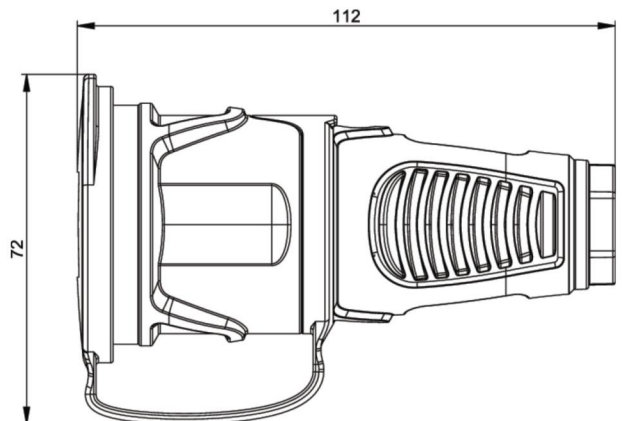

PCE data sheet

article#	2511-gs
article description	Taurus2 rubber safety connector cap nat IP54 (light grey/black)
description long	Safety connector series Taurus2 - rubber with cap color (housing/ring/cover): light grey/black/black material (housing/contact carrier): TPE/PA6 earthing system: Austrian/German 16A / 250V AC / 3p (2P+E), protection rating: IP54
GTIN (EAN)	9003399472435
country of origin	AT
customs number	85366990
packaging quantity	20
minimum order quantity	500

ETIM 7.0	EC001327
Model	Protective contact (SCHUKO)
Material	Rubber
Material quality	Thermoplastic
For heavy conditions (in accordance with VDE)	True
Degree of protection (IP)	IP54
Angle of plug	Straight
Connection system	Screwed terminal
Colour	
Number of poles	3
Nominal voltage	250 V
Nominal current	16 A

K (cable Ø)	6-13 mm
wire flexible	1-2,5 mm ²
contact screws	80 Ncm
strain relief	110 Ncm
dismantling length	30 mm
stripping length	7 mm

www.manufacturer-safety.info