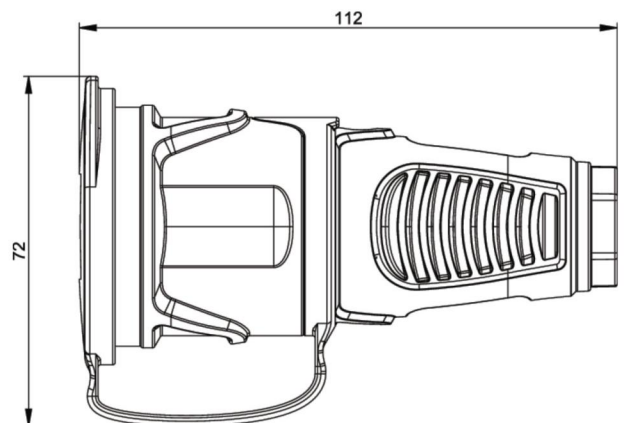

PCE data sheet

article#	2511-es
article description	Taurus2 rubber safety connector cap nat IP54 (yellow/black)
description long	Safety connector series Taurus2 - rubber with cap color (housing/ring/cover): yellow/black/black material (housing/contact carrier): TPE/PA6 earthing system: Austrian/German 16A / 250V AC / 3p (2P+E), protection rating: IP54
GTIN (EAN)	9003399466670
country of origin	AT
customs number	85366990
packaging quantity	20
minimum order quantity	500

ETIM 7.0	EC001327
Model	Protective contact (SCHUKO)
Material	Rubber
Material quality	Thermoplastic
For heavy conditions (in accordance with VDE)	True
Degree of protection (IP)	IP54
Angle of plug	Straight
Connection system	Screwed terminal
Colour	Yellow
Number of poles	3
Nominal voltage	250 V
Nominal current	16 A

K (cable Ø)	6-13 mm
wire flexible	1-2,5 mm ²
contact screws	80 Ncm
strain relief	110 Ncm
dismantling length	30 mm
stripping length	7 mm

www.manufacturer-safety.info