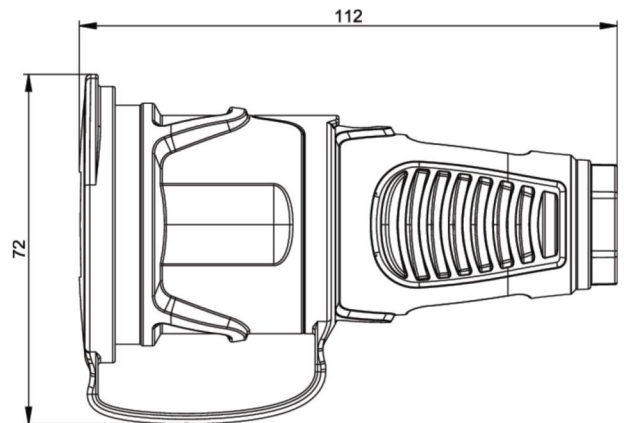

PCE data sheet

article#	2511-bs
article description	Taurus2 rubber safety connector cap nat IP54 (blue/black)
description long	Safety connector series Taurus2 - rubber with cap color (housing/ring/cover): blue/black/black material (housing/contact carrier): TPE/PA6 earthing system: Austrian/German 16A / 250V AC / 3p (2P+E), protection rating: IP54
GTIN (EAN)	9003399472398
country of origin	AT
customs number	85366990
packaging quantity	20
minimum order quantity	500

ETIM 7.0	EC001327
Model	Protective contact (SCHUKO)
Material	Rubber
Material quality	Thermoplastic
For heavy conditions (in accordance with VDE)	True
Degree of protection (IP)	IP54
Angle of plug	Straight
Connection system	Screwed terminal
Colour	Blue
Number of poles	3
Nominal voltage	250 V
Nominal current	16 A

K (cable Ø)	6-13 mm
wire flexible	1-2,5 mm ²
contact screws	80 Ncm
strain relief	110 Ncm
dismantling length	30 mm
stripping length	7 mm

www.manufacturer-safety.info