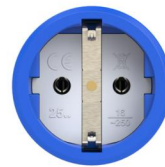

PCE data sheet

article#	2511-bs
article description	Taurus2 rubber safety connector cap nat IP54 (blue/black)
description long	Safety connector series Taurus2 - rubber with cap color (housing/ring/cover): blue/black/black material (housing/contact carrier): TPE/PA6 earthing system: Austrian/German 16A / 250V AC / 3p (2P+E), protection rating: IP54
GTIN (EAN)	9003399472398
country of origin	AT
customs number	85366990
packaging quantity	20
minimum order quantity	500

ETIM 7.0	EC001327
Model	Protective contact (SCHUKO)
Material	Rubber
Material quality	Thermoplastic
For heavy conditions (in accordance with VDE)	True
Degree of protection (IP)	IP54
Angle of plug	Straight
Connection system	Screwed terminal
Colour	Blue
Number of poles	3
Nominal voltage	250 V
Nominal current	16 A

K (cable Ø)	6-13 mm
wire flexible	1-2,5 mm ²
contact screws	80 Ncm
strain relief	110 Ncm
dismantling length	30 mm
stripping length	7 mm

www.manufacturer-safety.info