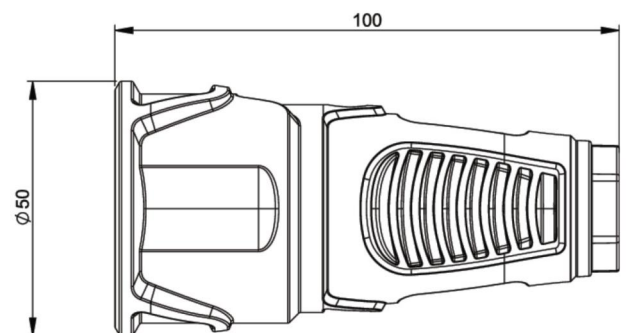

PCE data sheet

article#	2510-gs
article description	Taurus2 rubber safety connector nat IP20 (light grey/black)
description long	Safety connector series Taurus2 - rubber color (housing/ring): light grey/black material (housing/contact carrier): TPE/PA6 earthing system: Austrian/German 16A / 250V AC / 3p (2P+E), protection rating: IP20
GTIN (EAN)	9003399467240
country of origin	AT
customs number	85366990
packaging quantity	20
minimum order quantity	500

ETIM 7.0	EC001327
Model	Protective contact (SCHUKO)
Material	Rubber
Material quality	Thermoplastic
For heavy conditions (in accordance with VDE)	True
Degree of protection (IP)	IP20
Angle of plug	Straight
Connection system	Screwed terminal
Colour	
Number of poles	3
Nominal voltage	250 V
Nominal current	16 A

K (cable Ø)	6-13 mm
wire flexible	1-2,5 mm ²
contact screws	80 Ncm
strain relief	110 Ncm
dismantling length	30 mm
stripping length	7 mm

www.manufacturer-safety.info