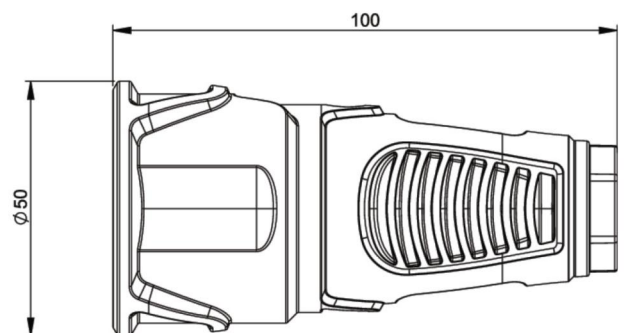

PCE data sheet

article#	2510-es
article description	Taurus2 rubber safety connector nat IP20 (yellow/black)
description long	Safety connector series Taurus2 - rubber color (housing/ring): yellow/black material (housing/contact carrier): TPE/PA6 earthing system: Austrian/German 16A / 250V AC / 3p (2P+E), protection rating: IP20
GTIN (EAN)	9003399466632
country of origin	AT
customs number	85366990
packaging quantity	20
minimum order quantity	500

ETIM 7.0	EC001327
Model	Protective contact (SCHUKO)
Material	Rubber
Material quality	Thermoplastic
For heavy conditions (in accordance with VDE)	True
Degree of protection (IP)	IP20
Angle of plug	Straight
Connection system	Screwed terminal
Colour	Yellow
Number of poles	3
Nominal voltage	250 V
Nominal current	16 A

K (cable Ø)	6-13 mm
wire flexible	1-2,5 mm ²
contact screws	80 Ncm
strain relief	110 Ncm
dismantling length	30 mm
stripping length	7 mm

www.manufacturer-safety.info