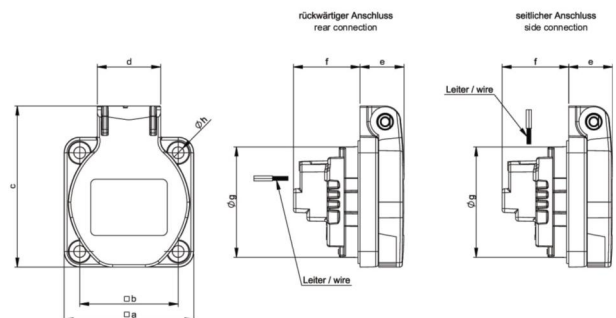

PCE data sheet

article#	105-0bc
article description	Socket outlet with protective contact 50x50 nat shutter IP54 rear (blue)
description long	Socket outlet with protective earth contact series S-NOVA housing material: PA6, color: blue flange size: 50x50 mm connection technology: screw terminal, rear entry system: Austrian/German earthing system + shutter contacts: nickel plated 250V / 16A / 2P+E , protection rating: IP54
GTIN (EAN)	9003399087042
country of origin	AT
customs number	85366990
net weight	0.046 kg
packaging quantity	100
minimum order quantity	100

ETIM 7.0	EC001325
Model	Protective contact (SCHUKO)
Material	Plastic
Material quality	Thermoplastic
Halogen free	True
Flange size	50x50 mm
With hinged lid	True
For heavy conditions (in accordance with VDE)	True
Degree of protection (IP)	IP54
Angle of plug	Straight
Connection system	Screwed terminal
Colour	Blue
RAL-number	5017
Number of poles	3
Nominal current	16 A
Nominal voltage	250 V